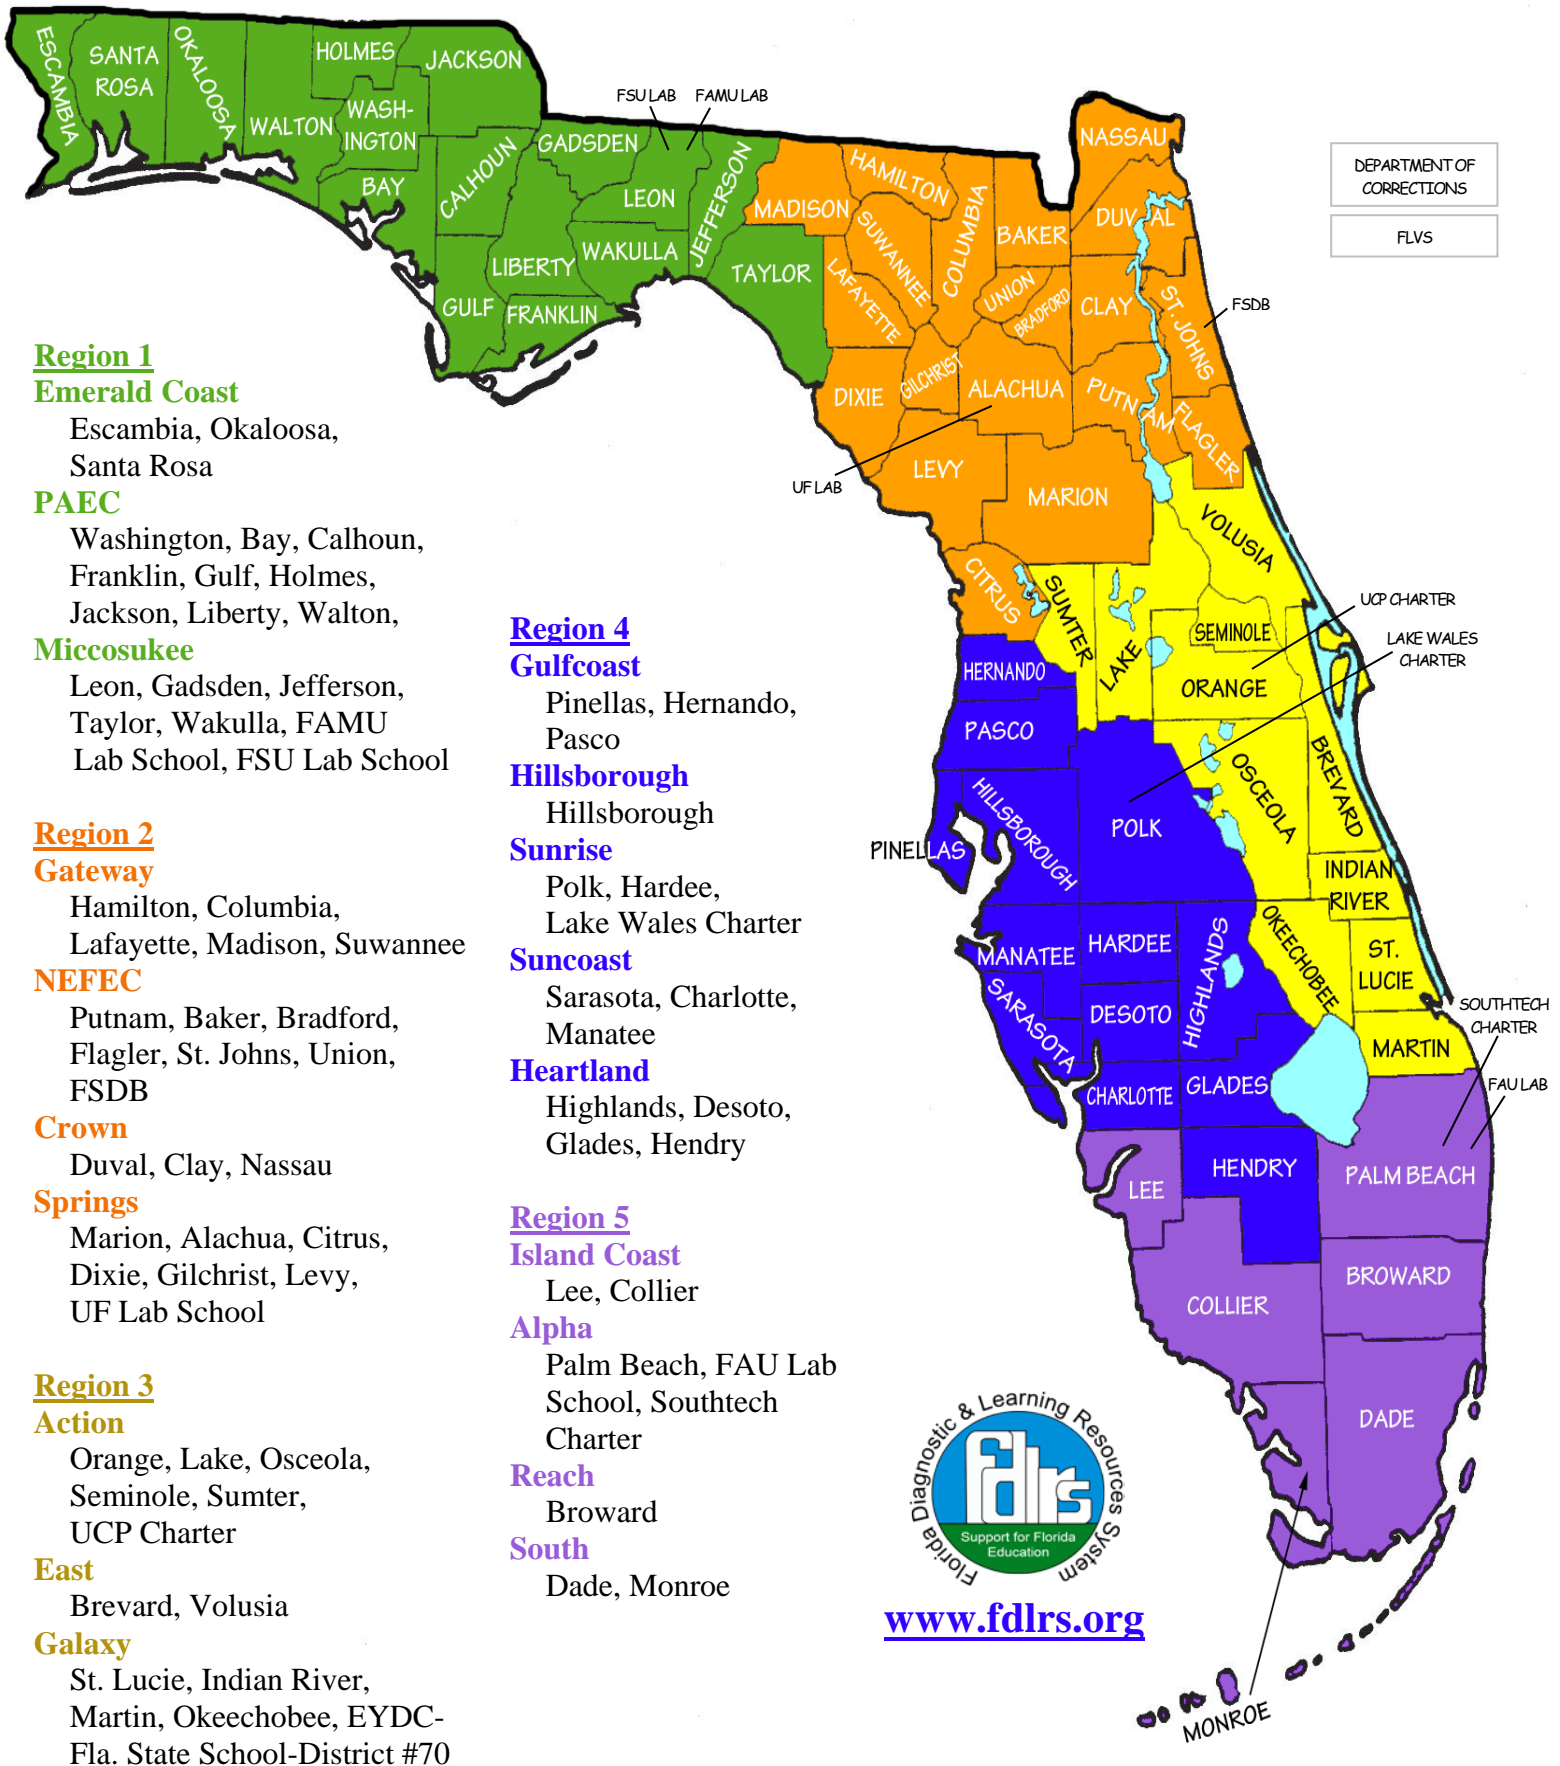

FDLRS Associate Centers by Region

Region 1
Emerald Coast

Escambia, Okaloosa,
Santa Rosa

PAEC

Washington, Bay, Calhoun,
Franklin, Gulf, Holmes,
Jackson, Liberty, Walton,

Micosukee

Leon, Gadsden, Jefferson,
Taylor, Wakulla, FAMU
Lab School, FSU Lab School

Region 2
Gateway

Hamilton, Columbia,
Lafayette, Madison, Suwannee

NEFEC

Putnam, Baker, Bradford,
Flagler, St. Johns, Union,
FSDB

Crown

Duval, Clay, Nassau

Springs

Marion, Alachua, Citrus,
Dixie, Gilchrist, Levy,
UF Lab School

Region 3

Action

Orange, Lake, Osceola,
Seminole, Sumter,
UCP Charter

East

Brevard, Volusia

Galaxy

St. Lucie, Indian River,
Martin, Okeechobee, EYDC-
Fla. State School-District #70

Region 4
Gulfoast

Pinellas, Hernando,
Pasco

Hillsborough

Hillsborough

Sunrise

Polk, Hardee,
Lake Wales Charter

Suncoast

Sarasota, Charlotte,
Manatee

Heartland